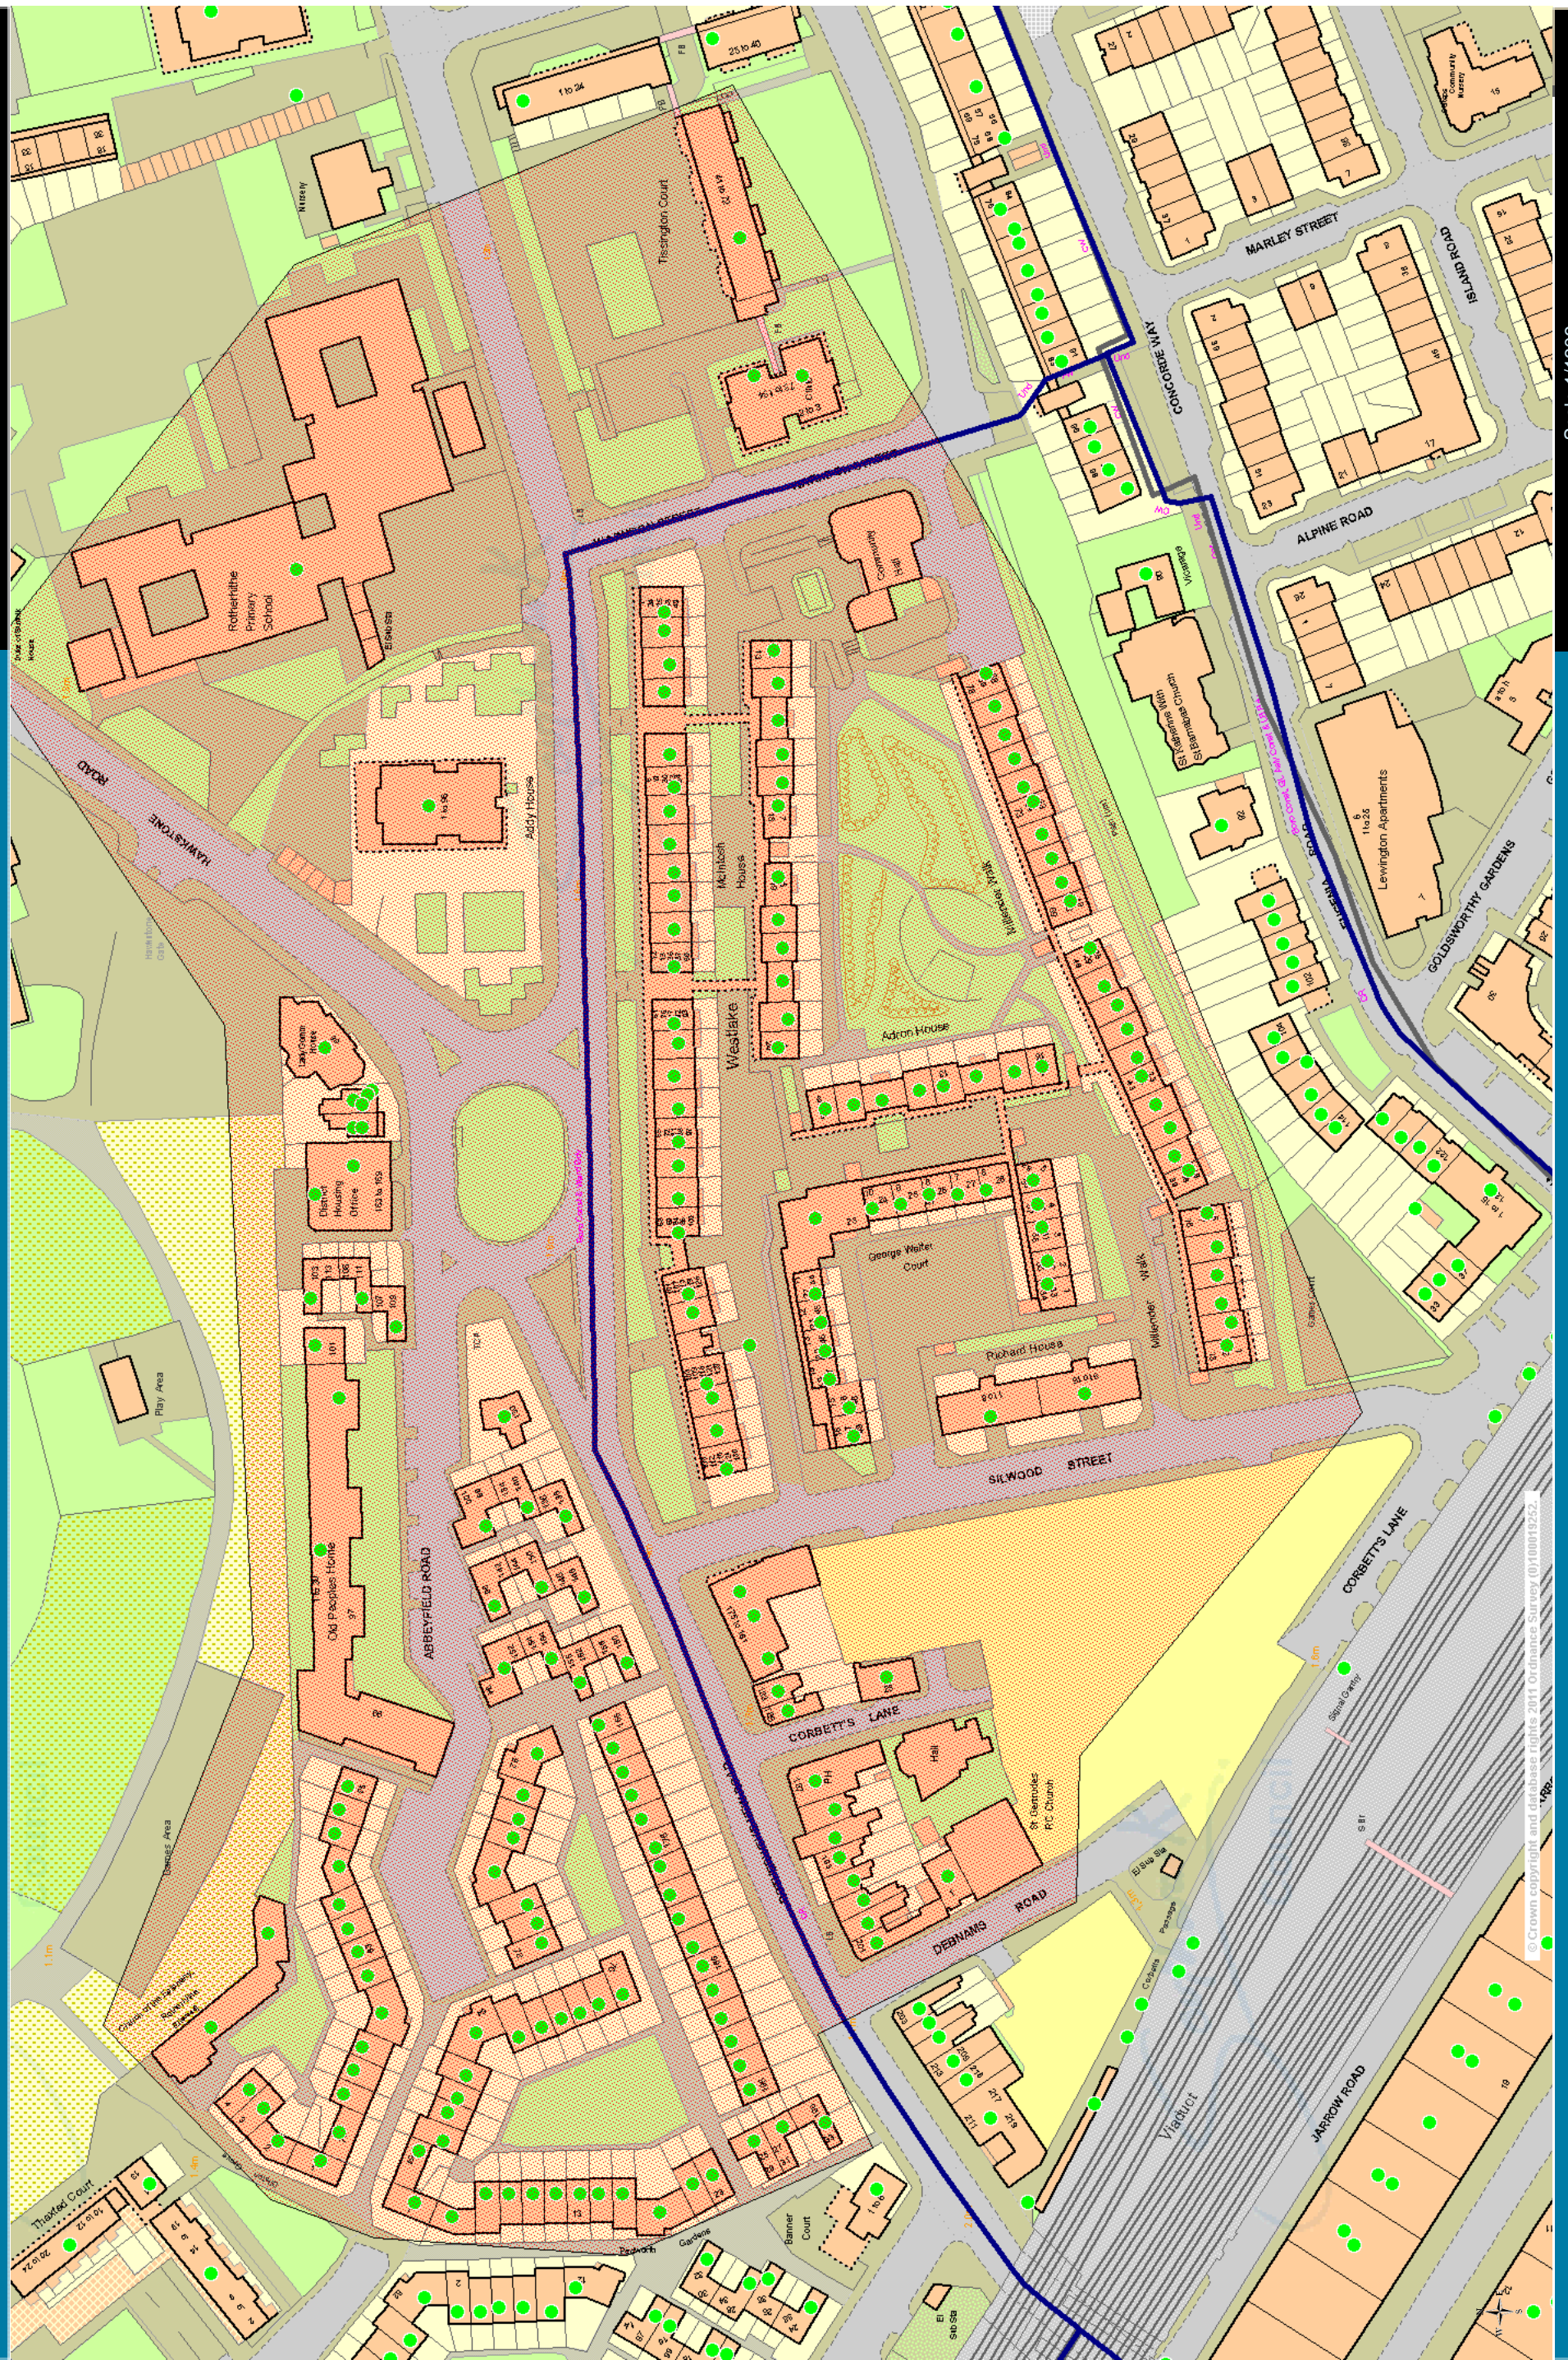

Rotherhithe New Road Highway Improvement Scheme - Consultation Area

Date 19/7/2013

© Crown copyright and database rights 2011 Ordnance Survey (0100019252)

This map is based on Ordnance Survey material with the permission of Ordnance Survey on behalf of the Controller of Her Majesty's Stationary Office © Crown copyright. Unauthorised reproduction infringes Crown copyright and may lead to production or civil proceedings. (0100019252) 2009

Scale 1/1309